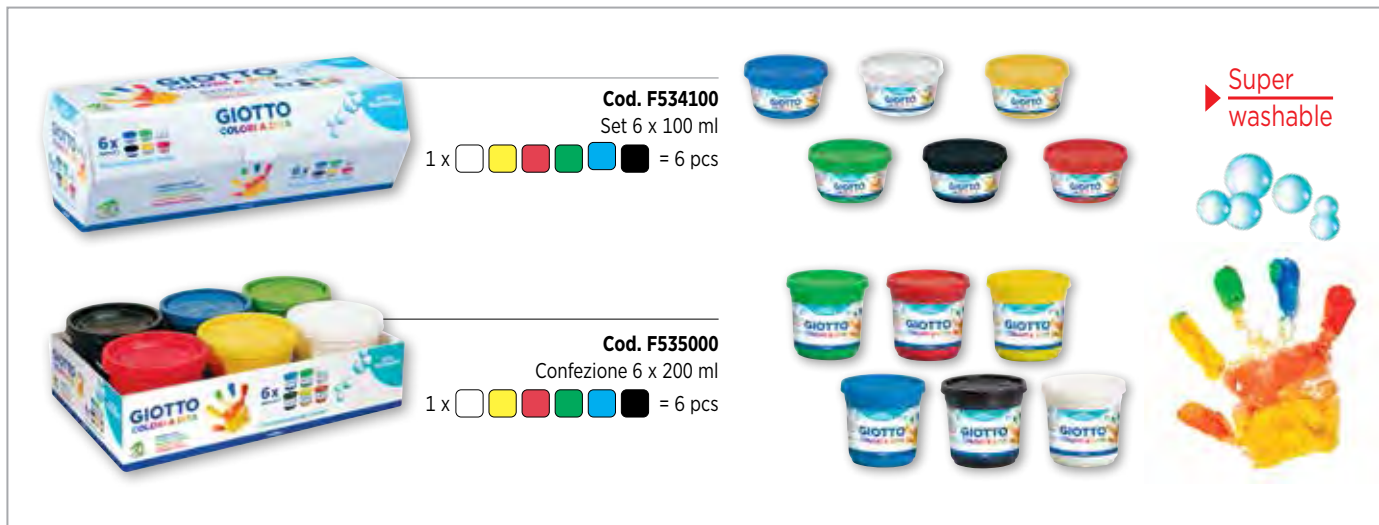

GB Finger paints. Soft, creamy texture. Suitable for finger- or brush painting. Washes off hands easily. Bright colours. Its formula complies with safety rules and regulations.

Dermatologically tested

age 2+ CE

FR Δακτυλοπομιγιές. Απαλή και κρεμώδης υφή. Κατάλληλες για εφαρμογή με τα δάκτυλα ή με πινέλο. Πλένονται εύκολα. Φωτεινά χρώματα. Η σύστασή τους είναι σύμφωνη με όλους τους κανονισμούς ασφαλείας.

Code	EA		Min	PAC	SHR	PAC	SHR	CAR	mm	Kg	CAR
F534100	8 000825 019555	[6 colors] Set 6x100 ml	1	-	-	-	-	9	380x290x310	8,62	534188
F535000	8 000825 019586	[6 colors] Set 6x200 ml	1	-	-	-	-	6	345x275x265	9,90	535017