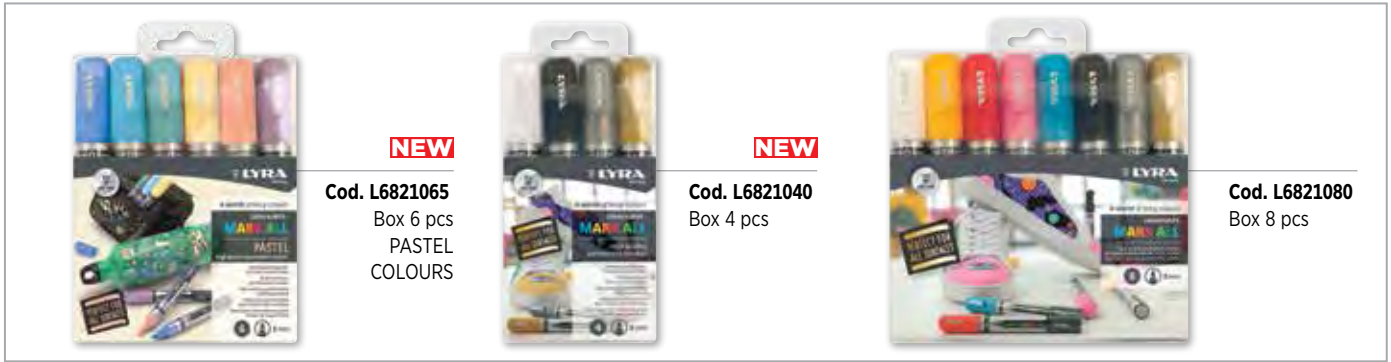

NEW
Cod. L6821065
Box 6 pcs
PASTEL
COLOURS

NEW
Cod. L6821040
Box 4 pcs

Cod. L6821080
Box 8 pcs

Code	EA		Min	PAC	SHR	PAC	SHR	CAR	mm	Kg	CAR
L6821065	4	Assorted pastel colours - 6 pcs - Box - NEW	1	015872	-	10	-	120	464x334x256	14	015889
L6821040	4	- 4 pcs - Box - NEW	1	013557	-	20	-	120	464x334x256	14	013564
L6821080	4	Assorted colours - 8 pcs - Box	1	010150	-	10	-	60	464x334x256	14	009802