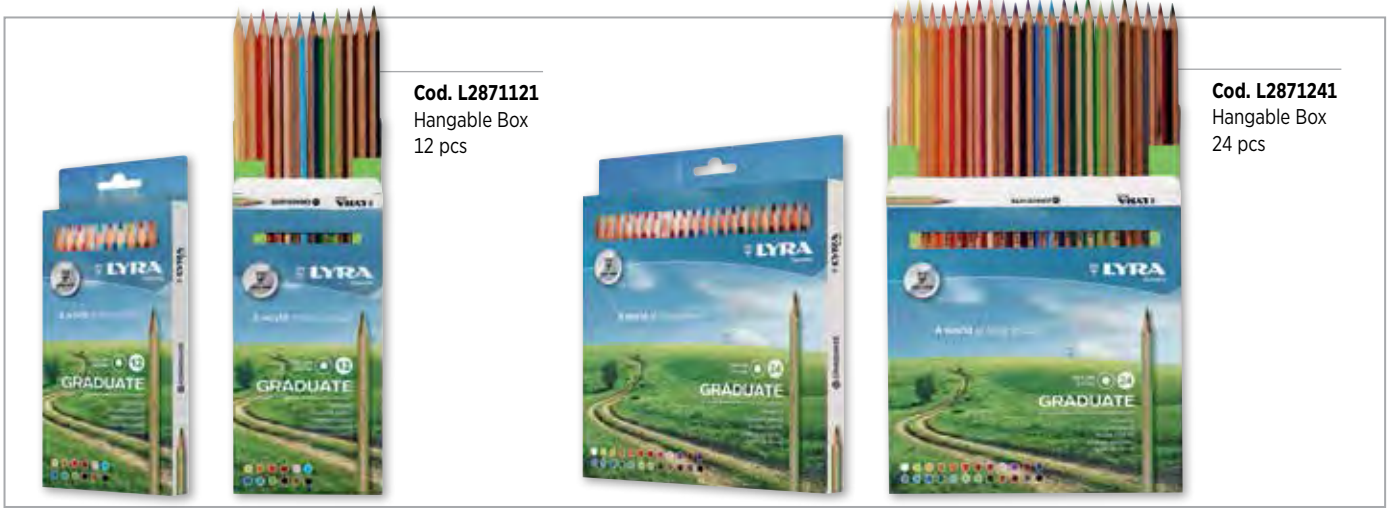

Cod. L2877010 Counter Display

1. Contains: 5 x **L2871120**
   Lyra Graduate Permanent
   Tin box 12 pcs
   3 x **L2871240**
   Lyra Graduate Permanent
   Tin box 24 pcs
   2 x **L2871360**
   Lyra Graduate Permanent
   Tin box 36 pcs

Code	EA		Min	PAC	SHR	CAR		Kg	CAR		
	←	📄✎	🛒	4084900	4084900	PAC	SHR	CAR	mm		
L2871121	4	Lyra Graduate Permanent - 12 pcs - Hangable Box	5	-	213582	-	5	60	400x225x180	6,17	213599
L2871241	4	24 pcs	5	-	213551	-	5	60	400x445x185	11,97	213568
L2871120	4	Lyra Graduate Permanent - 12 pcs - Tin Box	5	-	213520	-	5	60	400x260x240	11,45	213537
L2871240	4	24 pcs	3	-	213490	-	3	42	445x390x230	15,75	213506
L2871360	4	36 pcs	1	-	-	-	-	22	400x335x185	11,28	213476
L2877010	4	Counter Display	3	-	-	1	-	1	360x215x340	3,94	216507