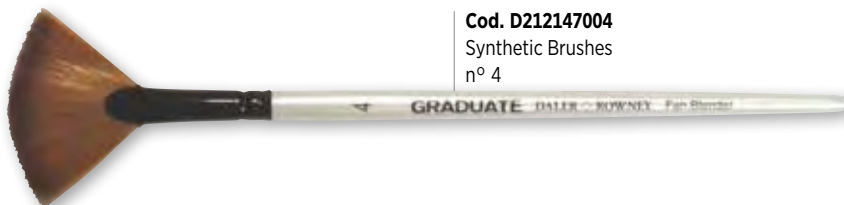

## Fan Blender Short Handle

**Cod. D212147004**  
Synthetic Brushes  
n° 4

Code	EA		Min	PAC	SHR	PAC	SHR	CAR	mm	Kg	CAR
D212147004		n°4 - Fan Blender Short Handle	3	-	-	-	3	-	-	-	-