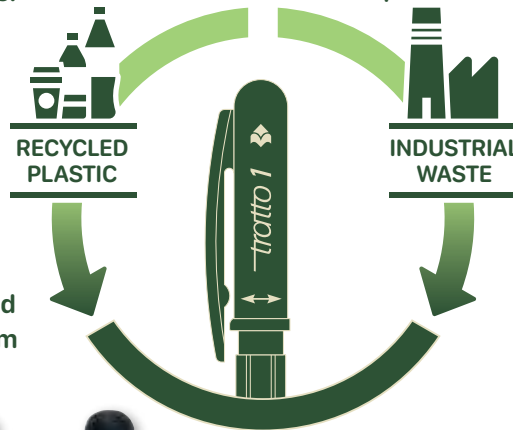

Tratto 1 recycled plastic

- **GB** Tratto 1 Green Plastic with the body and the cap made from both recycled plastic and plastic from industrial reuse (except dye). Tratto 1 Green Plastic offers smooth and fast writing. The tip comes out by turning the cap. Available in 3 colours - blue, red and black.
- **FR** Tratto 1 Green Plastic με σώμα και καπάκι κατασκευασμένο τόσο από ανακυκλωμένο πλαστικό όσο και από πλαστικό έλπιτα από βιομηχανική επαναχρησιμοποίηση (εκτός από βαφή). Το Tratto 1 Green Plastic προσφέρει ομαλή και γρήγορη γραφή. Η άκρη βγαίνει γυρίζοντας το καπάκι. Διατίθεται σε 3 χρώματα - μπλε, κόκκινο και μαύρο.

Discover the video

GREEN PACK

Cod. F838400
Box 24 pcs

10 x **03**
10 x **01**
4 x **02** = 24 pcs

NEW **F04010000**
Pack 6 pcs

RECYCLED PLASTIC
Material derived from the waste recovery of industrial waste and used for the production of new products. (excluding dyes).

INDUSTRIAL WASTE
Materials derived from the residues and scraps of industrial plastic waste reused without further treatment for the production/transformation of plastics (excluding dyes).

BARREL AND CAP
Coloured with ink to facilitate recognizability made from recycled plastic derived from industrial reuse.

Cap does not remove

Cod. F838302
In box 50 pcs

Cod. F838301
In box 50 pcs

Cod. F838303
In box 50 pcs

100% RECYCLED CARDBOARD

Code	EA		Min	PAC	SHR	PAC	SHR	CAR	mm	Kg	CAR
F838400	8	000825 044083		-	-	-	-	12	320x240x170	3,50	044120
F838301	8	000825 044007		50	044014	-	50	-	600	3,88	044113
F838302	8	000825 044021		50	044045	-	50	-	600	3,88	044106
F838303	8	000825 044052		50	044038	-	50	-	600	3,88	044090
F04010000	8	000825 044571		1	-	-	-	12			044571