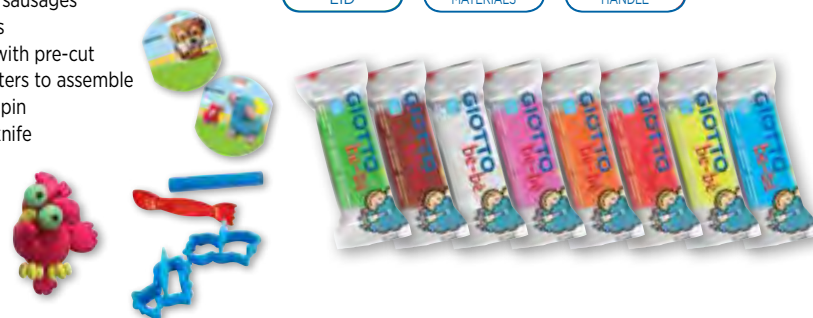

Code	EA		Min	PAC	SHR	PAC	SHR	CAR	mm	Kg	CAR	
F467600	8	000825|005770	Giotto be-bè My Modelling Bucket	6	-	-	6	-	6	595x395x185	6,07	005787
F469300	8	000825|019036	Giotto be-bè My Modelling Maxi Bucket My Fairy	1	-	-	-	-	6	595x395x185	5,46	019043
F468800	8	000825|468803	Giotto be-bè Bucket Farm	1	-	-	-	-	6	180x280x505	3,98	012990