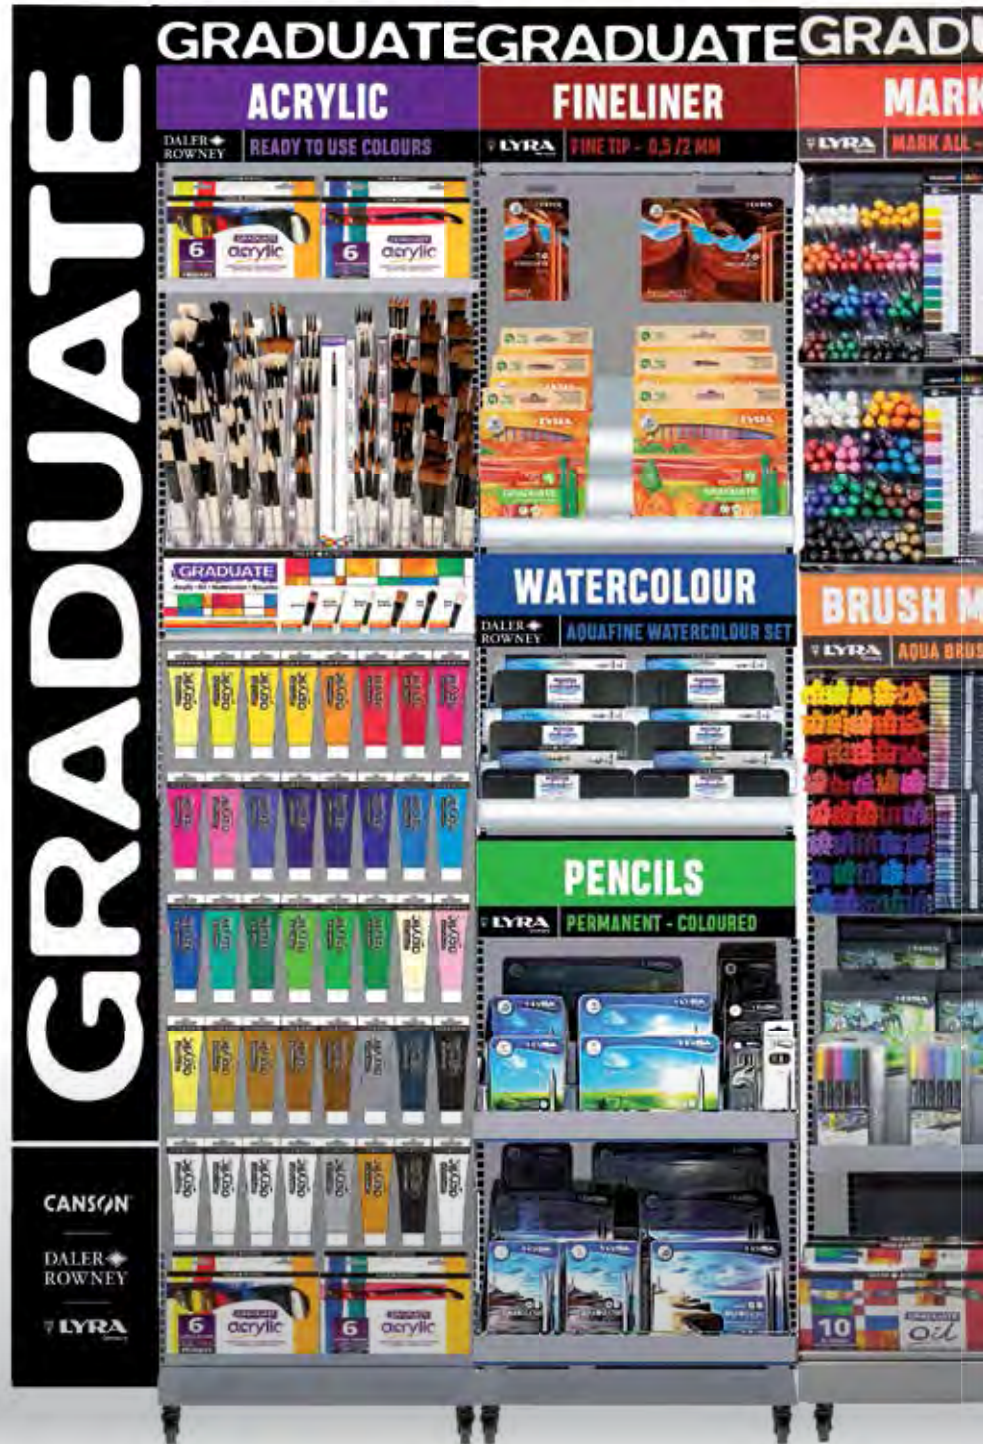

**GB** The Graduate concept summarises the century of experience of three major brands – Lyra, Canson, and Daler-Rowney – to provide an innovative range of graphic and fine arts tools. The Graduate range includes perfect colours for cultivating talent and high-quality paper for any technique, including sketches, drawings, watercolours, acrylic, and more. **Graduate, a world of living colours.**